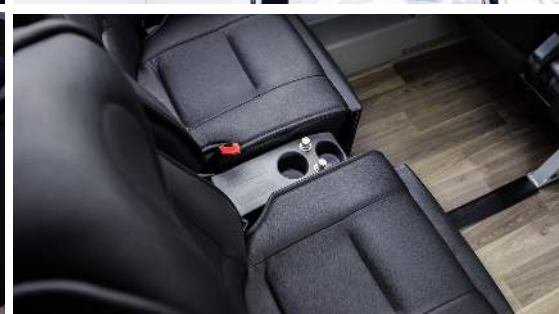

Executive Coach

Certified Member
IMG
International
Motorcoach Group

Up To 30 Passengers

Corporate Events, Conventions,
Sports Teams, Church Groups, & More.

Official Transportation Partner of Nashville Sports

BOOK NOW: GrayLineTN.com/Charter

615-921-4000 ext. 2

reservations@graylinetn.com