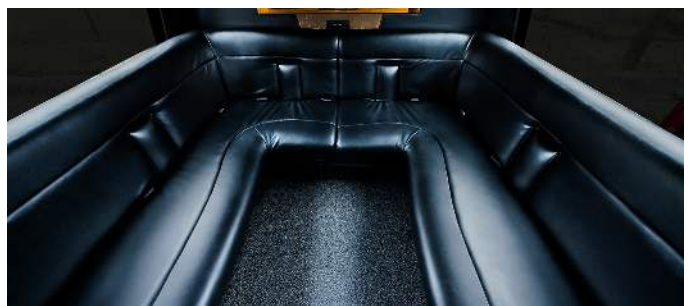

Executive Limo Bus

 Up To 20 Passengers

 Event Transportation, Shuttle Transportation, & General Smaller Groups.

**Safe.
Reliable.
Comfortable.**

Executive Limo Bus Amenities:

- Up to 20 Passengers
- Luxurious Leather Seating
- Individual & Booth Seating*
- Interior LED Lighting
- Individual Retractable Seatbelts
- Large Tinted Windows
- Free Wi-Fi

*This vehicle has different layouts available. Booth Seating is available with a capacity of 16.

Official Transportation Partner of Nashville Sports

BOOK NOW:  GrayLineTN.com/Charter

 615-921-4000 ext. 2