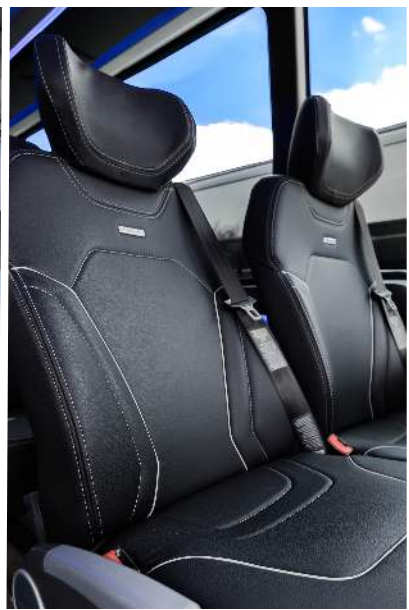

Motorcoach

Up To 56 Passengers

Corporate Events, Conventions,
Sports Teams, Church Groups, & More.

BOOK NOW: GrayLineTN.com/Charter

615-921-4000 ext. 2

reservations@graylinetn.com