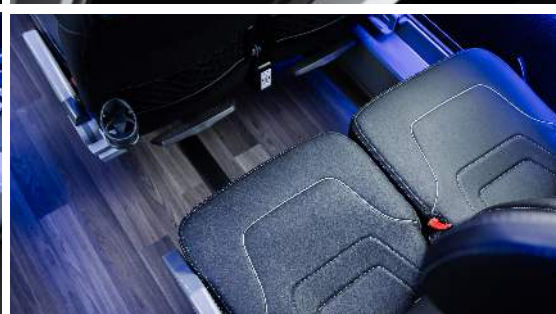

Motorcoach

Up To 56 Passengers

Corporate Events, Conventions,
Sports Teams, Church Groups, & More.

BOOK NOW: GrayLineTN.com/Charter

615-921-4000 ext. 2

reservations@graylinetn.com